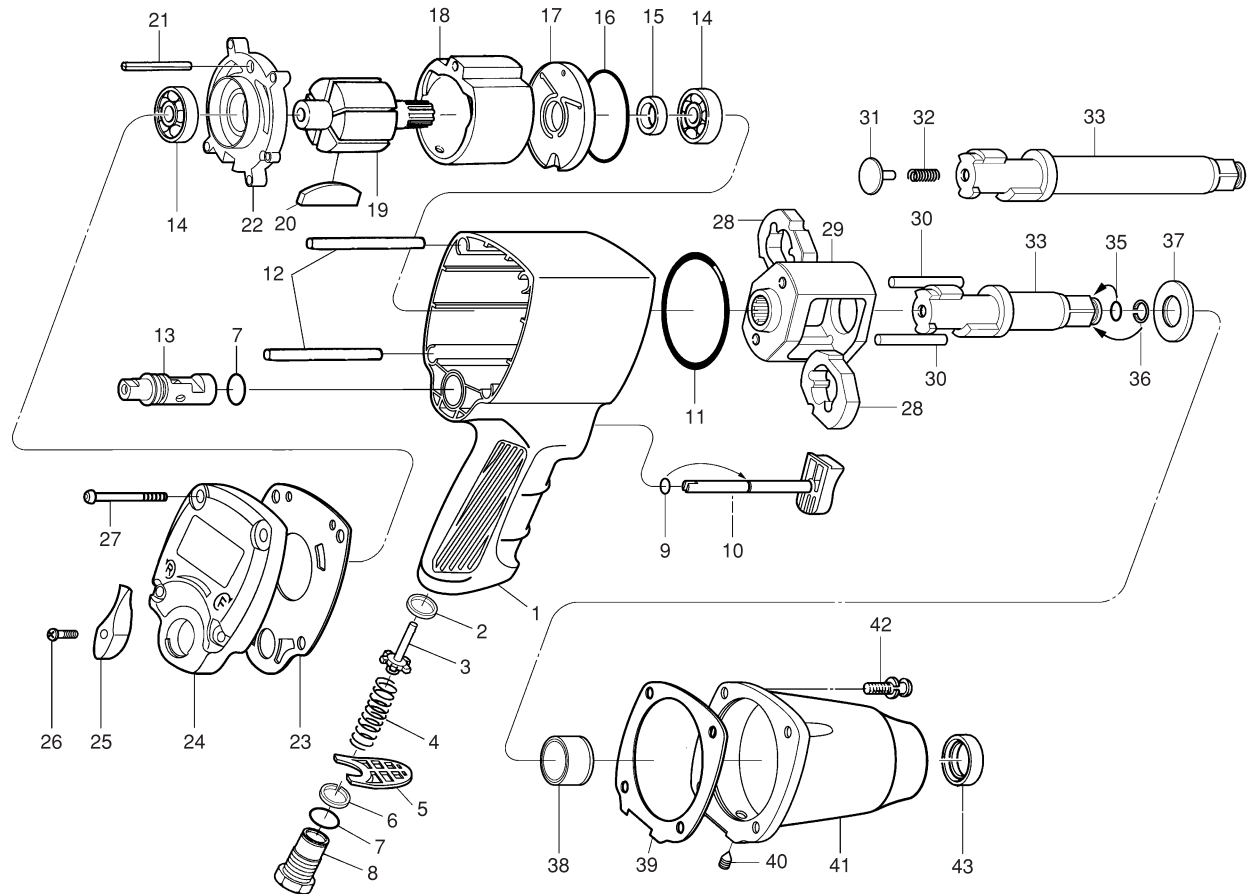

SI-1440T

1/2" Sq. Dr. Impact Wrench

SI-1442T

Long Anvil 1/2" Sq. Dr. Impact Wrench

Ref. No.	Parts No.	Description	Q'ty	Ref. No.	Parts No.	Description	Q'ty
1	566T-1	Motor Housing	1	23	566T-22	Motor Gasket	1
2	566T-2	Valve Seat	1	24	566T-23	Housing Cap	1
3	566T-3	Valve	1	25	566T-24	Multifunction Lever	1
4	566T-4	Valve Spring	1	26	566T-25	Screw	1
5	566T-5	Deflector	1	27	566T-26	Torx Screw	4
6	566T-43	Washer	1	28	566T-27	Hammer Dog	2
7	566T-11	O-Ring	2	29	566T-28	Hammer Cage	1
8	566T-6	Inlet Bushing	1	30	566T-29	Hammer Pin	2
9	566T-7	O-Ring	1	31	566T-31	Thrust Button	1
10	566T-8	Trigger	1	32	566T-32	Compression Spring	1
11	566T-9	O-Ring	1	33	566T-33	1/2" Sq. Anvil	1
12	566T-10	Support Pipe	4	★34	566T-36	1/2" Sq. Long Anvil	1
13	566T-12	Multifunction Valve	1	35	566T-34	O-Ring	1
14	EE-4	Ball Bearing	2	36	566T-35	Socket Retainer Ring	1
15	566T-14	Oil Seal	1	37	566T-30	Hammer Cage Spacer	1
16	566T-15	O-Ring	1	38	566T-37	Anvil Bushing	1
17	566T-16	Front Plate	1	39	566T-38	Hammer Case Gasket	1
18	566T-17	Cylinder	1	40	566T-39	Oil Plug	1
19	566T-18	Rotor	1	41	566T-40	Hammer Case	1
20	566T-19	Rotor Blade	6	42	566T-41	Torx Screw with Washer	4
21	566T-20	Motor Pin	1	43	566T-42	Oil Seal	1
22	566T-21	Rear Plate	1				